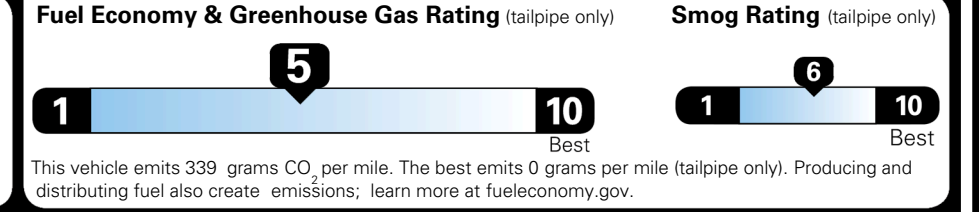

TOTAL ADDITIONAL WEIGHT: 6.6

EPA DOT Fuel Economy and Environment

Gasoline Vehicle

You spend \$1,000 more in fuel costs over 5 years compared to the average new vehicle.

Annual fuel cost \$1,900

Actual results will vary for many reasons, including driving conditions and how you drive and maintain your vehicle. The average new vehicle gets 29 MPG and costs \$8,500 to fuel over 5 years. Cost estimates are based on 15,000 miles per year at \$ 3.30 per gallon. MPGe is miles per gasoline gallon equivalent. Vehicle emissions are a significant cause of climate change and smog.