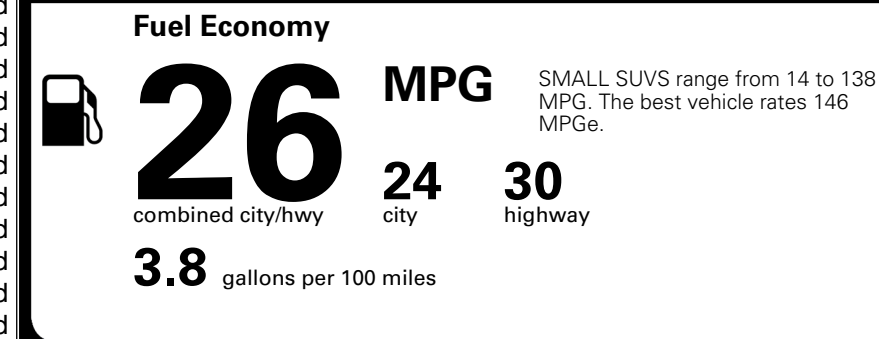

TOTAL ADDITIONAL WEIGHT: 6.6

EPA DOT Fuel Economy and Environment

Gasoline Vehicle

You spend \$1,000 more in fuel costs over 5 years compared to the average new vehicle.

Annual fuel cost \$1,900

Actual results will vary for many reasons, including driving conditions and how you drive and maintain your vehicle. The average new vehicle gets 29 MPG and costs \$8,500 to fuel over 5 years. Cost estimates are based on 15,000 miles per year at \$ 3.30 per gallon. MPGe is miles per gasoline gallon equivalent. Vehicle emissions are a significant cause of climate change and smog.