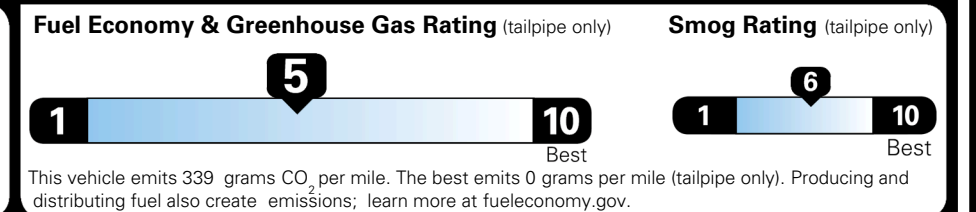

TOTAL ADDITIONAL WEIGHT: 6.6

EPA DOT Fuel Economy and Environment

Gasoline Vehicle

You spend \$1,000 more in fuel costs over 5 years compared to the average new vehicle.

Annual fuel cost \$1,900

Actual results will vary for many reasons, including driving conditions and how you drive and maintain your vehicle. The average new vehicle gets 29 MPG and costs \$8,500 to fuel over 5 years. Cost estimates are based on 15,000 miles per year at \$ 3.30 per gallon. MPGe is miles per gasoline gallon equivalent. Vehicle emissions are a significant cause of climate change and smog.