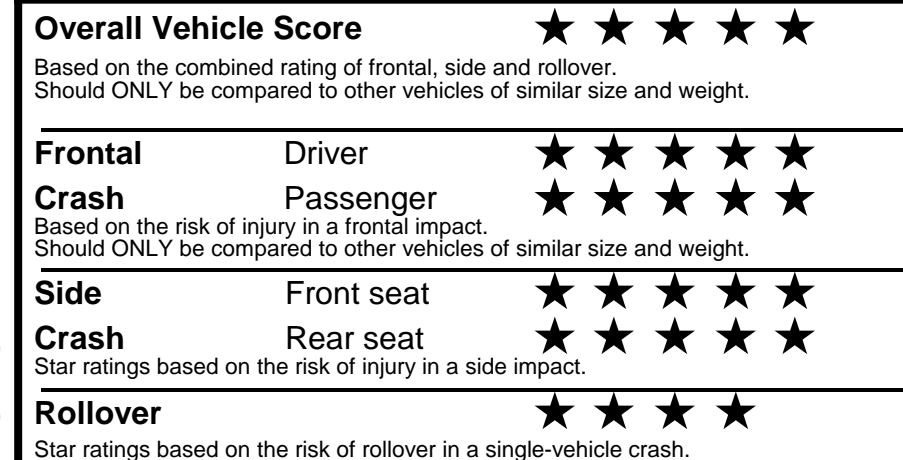

GOVERNMENT 5-STAR SAFETY RATINGS

PARTS CONTENT INFORMATION

FOR VEHICLES IN THIS CAR LINE U.S./CANADIAN PARTS CONTENT: 55 %

MAJOR SOURCES OF FOREIGN PARTS: KOREA: 30%

NOTE: PARTS CONTENT DOES NOT INCLUDE FINAL ASSEMBLY, DISTRIBUTION, OR OTHER NON-PARTS COSTS.

Star ratings range from 1 to 5 stars (★★★★★) with 5 being the highest. Source: National Highway Traffic Safety Administration (NHTSA). www.safercar.gov or 1-888-327-4236

FOR THIS VEHICLE FINAL ASSEMBLY POINT: WEST POINT, GA, USA

Manufacturer's suggested retail price includes Manufacturer's recommended pre-delivery service. License and title fees, state and local taxes and other dealer installed options and accessories are not included in the manufacturer's suggested retail price.

COUNTRY OF ORIGIN ENGINE (MOTOR): USA

TRANSMISSION: USA