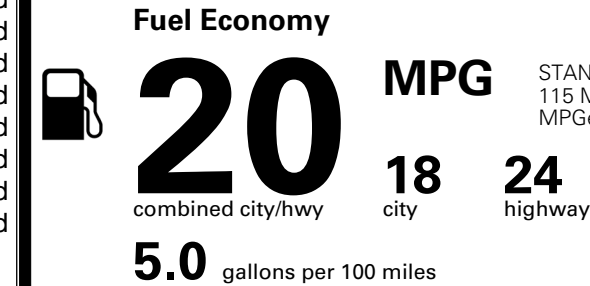

\$495.00
 \$250.00

MSRP INCLUDING OPTIONS

\$ 48,035.00

INLAND FREIGHT AND HANDLING

\$ 1,545.00

TOTAL MANUFACTURER'S SUGGESTED RETAIL PRICE ▶

\$ 49,580.00

TOTAL ADDITIONAL WEIGHT: 7.2

EPA DOT Fuel Economy and Environment

Gasoline Vehicle

STANDARD SUVs range from 13 to 115 MPG. The best vehicle rates 146 MPGe.

You spend
\$3,500
 more in fuel costs
 over 5 years
 compared to the
 average new vehicle.