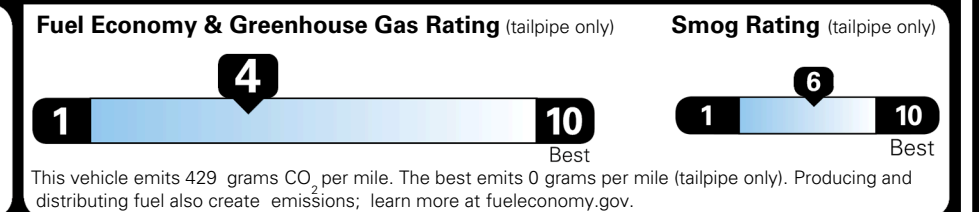

\$495.00
 \$625.00
 \$250.00

MSRP INCLUDING OPTIONS

\$ 48,660.00

INLAND FREIGHT AND HANDLING

\$ 1,545.00

TOTAL MANUFACTURER'S SUGGESTED RETAIL PRICE ▶

\$ 50,205.00

TOTAL ADDITIONAL WEIGHT: 7.2

EPA DOT Fuel Economy and Environment

Gasoline Vehicle

You spend \$3,500 more in fuel costs over 5 years
 compared to the average new vehicle.

Annual fuel cost \$2,300

Actual results will vary for many reasons, including driving conditions and how you drive and maintain your vehicle. The average new vehicle gets 29 MPG and costs \$8,000 to fuel over 5 years. Cost estimates are based on 15,000 miles per year at \$ 3.10 per gallon. MPGe is miles per gasoline gallon equivalent. Vehicle emissions are a significant cause of climate change and smog.