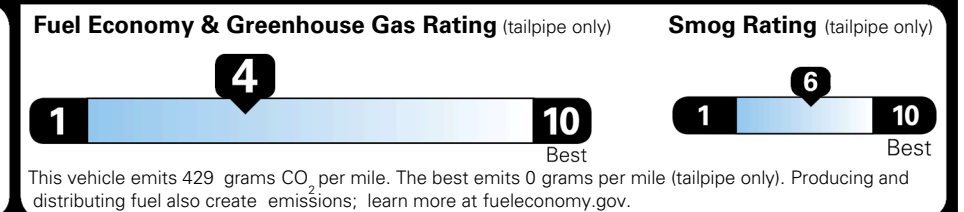

\$ 50,205.00

EPA DOT Fuel Economy and Environment

Gasoline Vehicle

You spend
\$3,500
 more in fuel costs
 over 5 years
 compared to the
 average new vehicle.

Annual fuel cost
\$2,300

Actual results will vary for many reasons, including driving conditions and how you drive and maintain your vehicle. The average new vehicle gets 29 MPG and costs \$8,000 to fuel over 5 years. Cost estimates are based on 15,000 miles per year at \$ 3.10 per gallon. MPGe is miles per gasoline gallon equivalent. Vehicle emissions are a significant cause of climate change and smog.