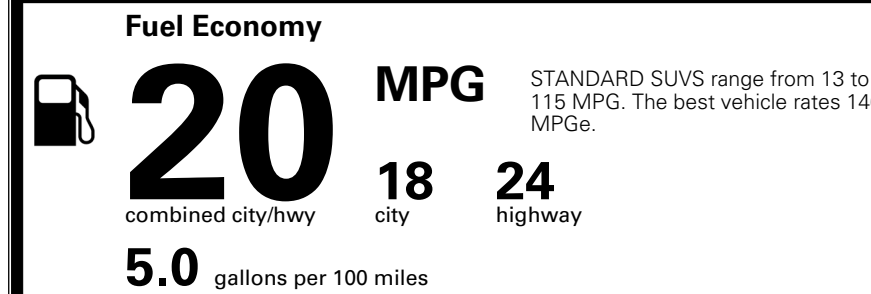

\$ 50,205.00

EPA DOT Fuel Economy and Environment

Gasoline Vehicle

You spend
\$3,500
 more in fuel costs
 over 5 years
 compared to the
 average new vehicle.

Annual fuel cost
\$2,300

Actual results will vary for many reasons, including driving conditions and how you drive and maintain your vehicle. The average new vehicle gets 29 MPG and costs \$8,000 to fuel over 5 years. Cost estimates are based on 15,000 miles per year at \$ 3.10 per gallon. MPGe is miles per gasoline gallon equivalent. Vehicle emissions are a significant cause of climate change and smog.