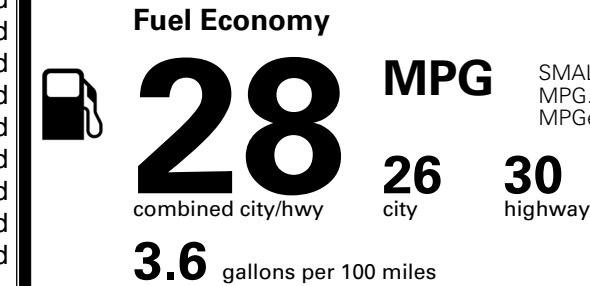

\$ 30,290.00

INLAND FREIGHT AND HANDLING

\$ 1,495.00

TOTAL MANUFACTURER'S SUGGESTED RETAIL PRICE ▶

\$ 31,785.00

TOTAL ADDITIONAL WEIGHT: 7.2

EPA DOT Fuel Economy and Environment

Gasoline Vehicle

SMALL SUVs range from 14 to 138 MPG. The best vehicle rates 146 MPGe.

You spend \$250 more in fuel costs over 5 years compared to the average new vehicle.

Annual fuel cost
\$1,650

This vehicle emits 319 grams CO₂ per mile. The best emits 0 grams per mile (tailpipe only). Producing and distributing fuel also create emissions; learn more at fueleconomy.gov.