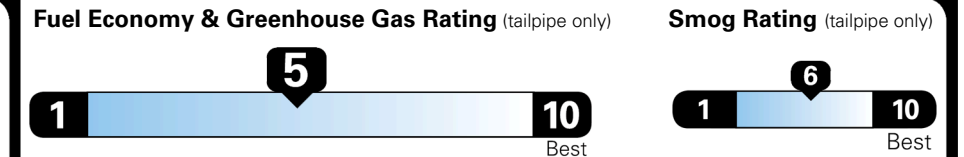

TOTAL ADDITIONAL WEIGHT: 7.2

EPA DOT Fuel Economy and Environment

Gasoline Vehicle

Fuel Economy

28 MPG
 combined city/hwy

26 MPG
 city

30 MPG
 highway

3.6 gallons per 100 miles

SMALL SUVs range from 14 to 138 MPG. The best vehicle rates 146 MPGe.

You spend \$250 more in fuel costs over 5 years compared to the average new vehicle.

Annual fuel cost \$1,650

This vehicle emits 319 grams CO₂ per mile. The best emits 0 grams per mile (tailpipe only). Producing and distributing fuel also create emissions; learn more at fueleconomy.gov.