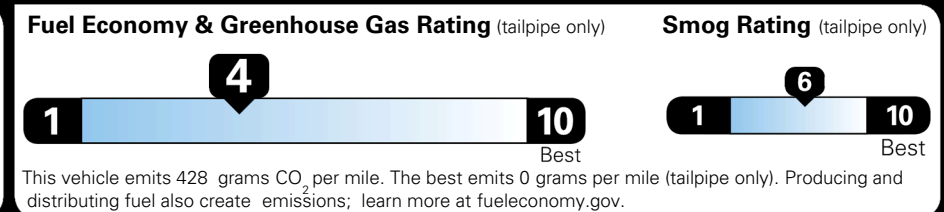

Actual results will vary for many reasons, including driving conditions and how you drive and maintain your vehicle. The average new vehicle gets 29 MPG and costs $8,500 to fuel over 5 years. Cost estimates are based on 15,000 miles per year at $ 3.30 per gallon. MPGe is miles per gasoline gallon equivalent. Vehicle emissions are a significant cause of climate change and smog.

fueleconomy.gov
Calculate personalized estimates and compare vehicles

Smartphone QR Code

GOVERNMENT 5-STAR SAFETY RATINGS

Overall Vehicle Score	Not Rated	
Based on the combined rating of frontal, side and rollover. Should ONLY be compared to other vehicles of similar size and weight.		
Frontal Crash	Driver	★★★★★
	Passenger	★★★★
Based on the risk of injury in a frontal impact. Should ONLY be compared to other vehicles of similar size and weight.		
Side Crash	Front seat	Not Rated
	Rear seat	Not Rated
Star ratings based on the risk of injury in a side impact.		
Rollover		★★★★
Star ratings based on the risk of rollover in a single-vehicle crash.		

Star ratings range from 1 to 5 stars (★★★★★) with 5 being the highest.
Source: National Highway Traffic Safety Administration (NHTSA).
www.safercar.gov or 1-888-327-4236

Manufacturer's suggested retail price includes Manufacturer's recommended pre-delivery service. License and title fees, state and local taxes and other dealer installed options and accessories are not included in the manufacturer's suggested retail price.

PARTS CONTENT INFORMATION

FOR VEHICLES IN THIS CAR LINE U.S./CANADIAN PARTS CONTENT: 2 %

MAJOR SOURCES OF FOREIGN PARTS: KOREA: 95%

NOTE: PARTS CONTENT DOES NOT INCLUDE FINAL ASSEMBLY, DISTRIBUTION, OR OTHER NON-PARTS COSTS.

FOR THIS VEHICLE FINAL ASSEMBLY POINT: GWANGMYEONG, KOREA

COUNTRY OF ORIGIN ENGINE (MOTOR): KOREA

TRANSMISSION: KOREA

*Additional terms and conditions apply.
**Kia Connect may be currently unavailable for some Model Year 2022 and newer vehicles sold or purchased in Massachusetts; please see owners.kia.com for more information.
NOTE: When you purchase this vehicle, Kia America, Inc. collects personal information you provide to the dealership. For information on our collection and use of personal information and your rights, please see our Privacy Policy on www.kia.com.